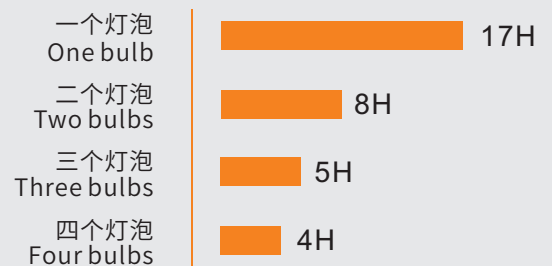

4×2W LED 灯泡 | 6小时充满
4×2W LED Bulbs | 6 hours for fully charged

同时点亮4个房间 & 调频收音机
Lighting up 4 rooms & FM radio
at the same time

● 工作时间 Working Time

让发电更加绿色 / Make Power Generation More Green

江苏省镇江市新区北山路9号/No.9, Beishan Road, New District, Zhenjiang, Jiangsu