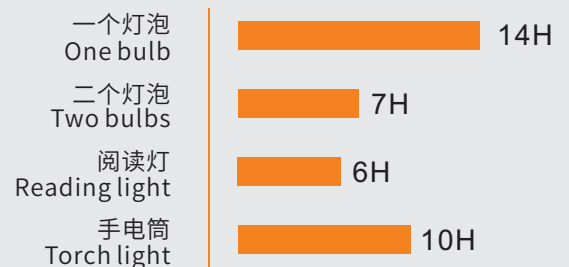

让发电更加绿色 / Make Power Generation More Green

江苏省镇江市新区北山路9号/No.9, Beishan Road, New District, Zhenjiang, Jiangsu

网址/Web: www.cecpsolar.com