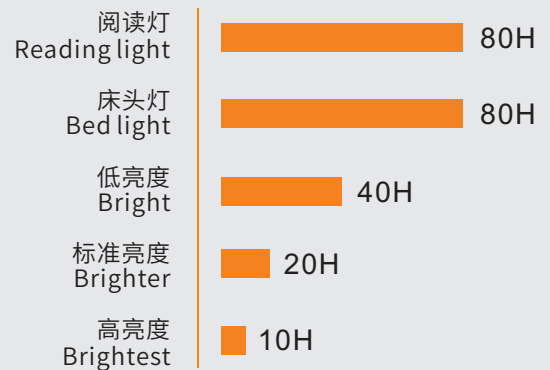

2个1W LED灯泡 | 6小时充满
2 x 1W LED Bulbs | 6 hours for fully charged

同时点亮2个房间
Lighting up 2 rooms at the same time

● 工作时间 Working Time

一个灯泡 | 18H
One bulb

二个灯泡 | 9H
Two bulbs

让发电更加绿色 / Make Power Generation More Green

江苏省镇江市新区北山路9号/No.9, Beishan Road, New District, Zhenjiang, Jiangsu

网址/Web: www.cecepsolar.com

Solar Lighting System

太阳能灯

CECHS-063

3Wp 组件 | 磷酸铁锂电池3.2V/6000mAh
3Wp Solar | LiFePO₄ 3.2V/6000mAh

1W&2W光源 | 6小时充满
1W&2W Light Source | 6 hours for fully charged

5种亮度模式 & 室外照明
5 brightness modes & Outdoor Lighting

● 工作时间 Working Time

让发电更加绿色 / Make Power Generation More Green

江苏省镇江市新区北山路9号/No.9, Beishan Road, New District, Zhenjiang, Jiangsu

网址/Web: www.cecepsolar.com