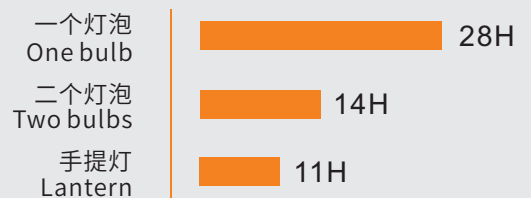

● 工作时间 Working Time

让发电更加绿色 / Make Power Generation More Green

江苏省镇江市新区北山路9号/No.9, Beishan Road, New District, Zhenjiang, Jiangsu

网址/Web: www.cecepsolar.com